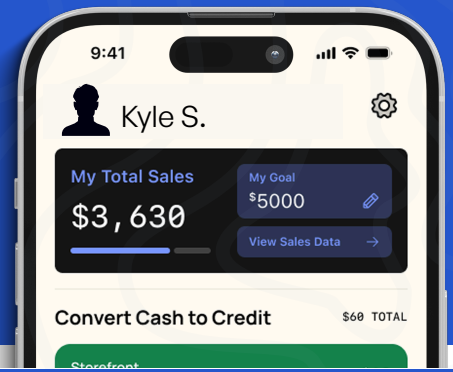

2026 Parent Guide

New to Trail's End?

Download our Scout App here: <https://qrco.de/trails-end>

START

Log into the Trail's End App®

- Sign up for Storefronts shifts
- Personalize and share your online page
- Build your skills with training

Enter the App

- Enter your sales goal in the App
- Recommended: \$2,000 for Cub Scouts and \$3,000 for Scouts BSA

Practice Your Pitch

Hi, my name is ____! I'm raising money for Scouting and ____ (summer camp). Can I count on your support?

- Stand, ask everyone, make eye contact, smile, and always say thank you!

Throughout the Sale

- Enter every sale in the App in real-time
- Track your progress towards your goal
- Set hourly goals - I'm going to sell \$500 this hour!